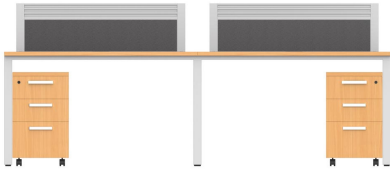

## Material and Construction

The Admin 1 is made up of double laminated plywood and High Grade Mild Steel. It is meant for four people.