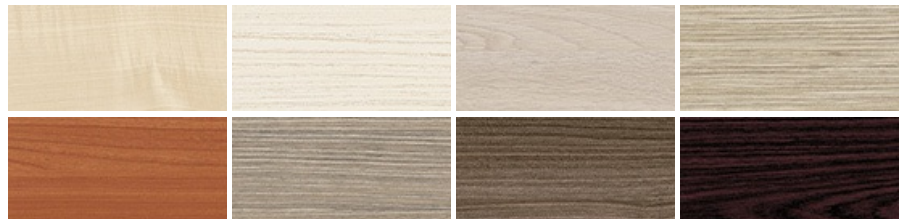

Bits 5

Material and Construction

The Bits 5 is made up of double laminated plywood. It does not have a barrier and is meant for more than one person.

Sizes (L x D x H in mm)

900 x 600 x 780

Features

1. Modern and Simple Design
2. Easy to Clean and Maintain
3. Built Strong
4. Easy to Transport and Assemble Onsite

Colors

Wood Laminate

Color Laminate