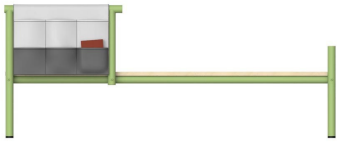

## Material and Construction

The Rest 8 is made of double laminated plywood and High Grade Mild Steel. It has an arm with a storage belt.

## Sizes (L x D x H in mm)

1200 x 900 x 450